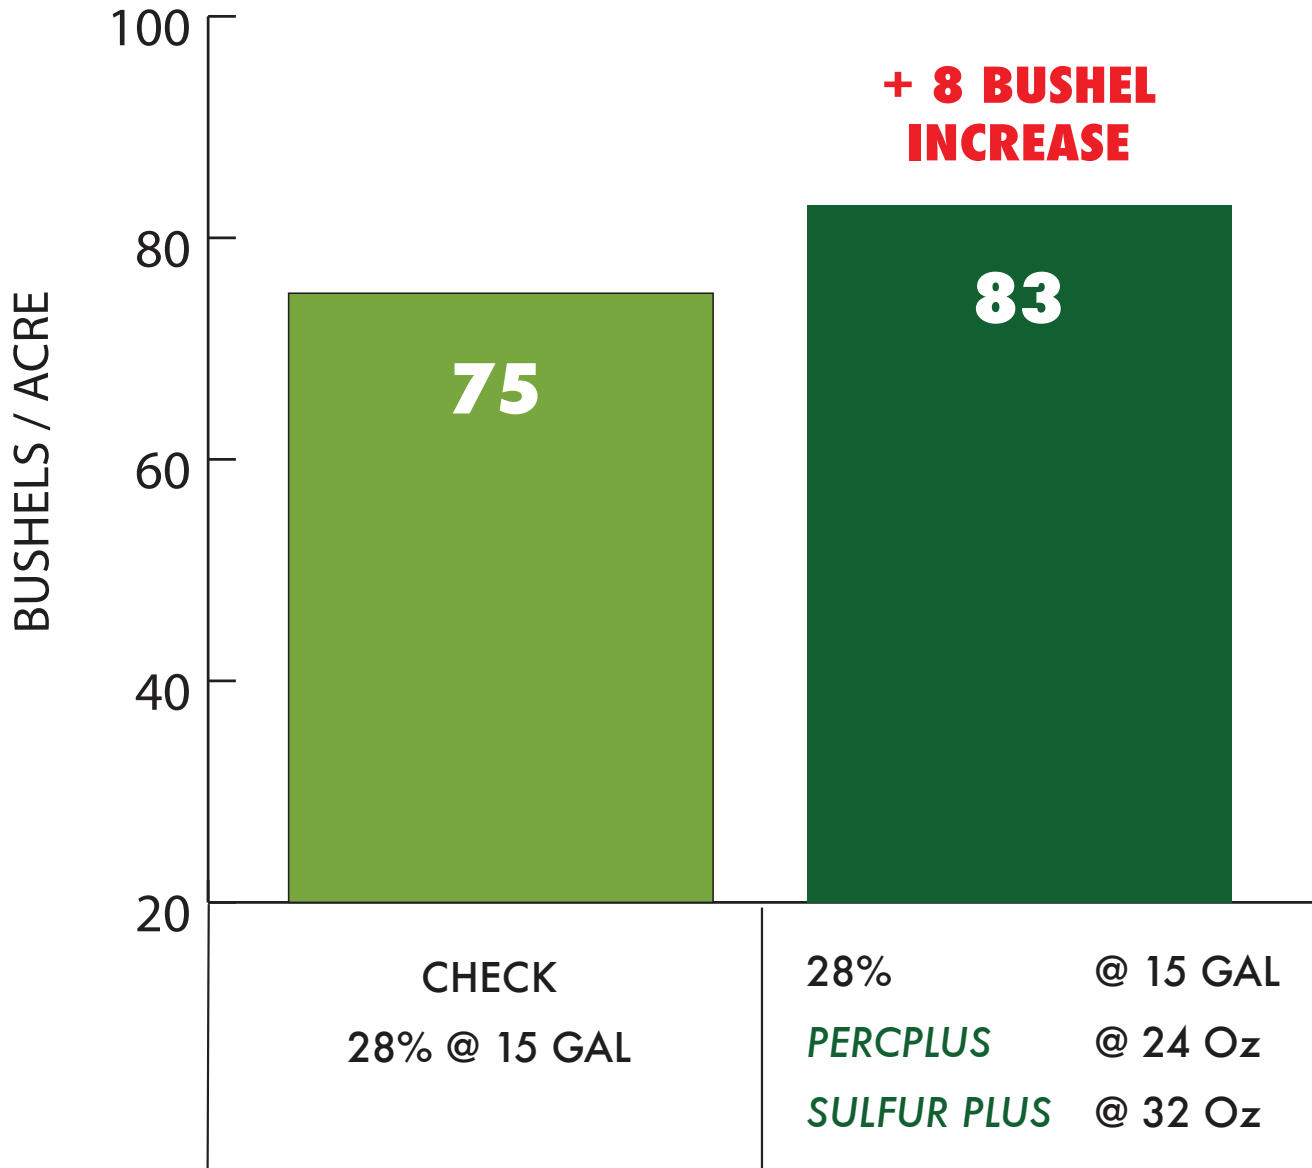

Wheat Foliar - 2012

PERCPLUS & SULFUR PLUS

Ohio On-Farm Research

Applied on 33 Acre Field 3 weeks before heading: 3 Acres of Check Strip. 30 Acres Remaining Treated.

*Determined by Complete Scale Weight & Acre Measurement.