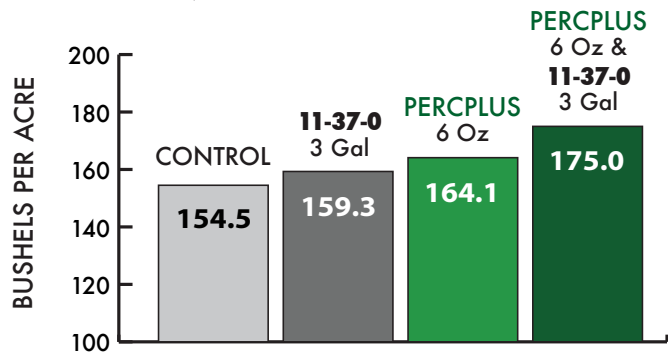

PercPlus™

PercPlus In-Furrow

University of Arkansas
Keiser, AR

CORN 1999

NOTE: Yield data reflects averages of four random plots.

PercPlus - Cotton

Stoneville Data
M.A.F.E.S. Dr. Charles Snipes

PERCPLUS
8 Oz First Leaf
16 Oz First Leaf
+ 10 Days

+117.0
Increase

91/92 Averages

PercPlus Foliar

Northern Missouri On-Farm Research

WITH HERBICIDES ON
SEEDLING SOYBEANS - 2010

PercPlus Late Season

2009 SOYBEAN
FARM TRIAL

Issaquena County, MS