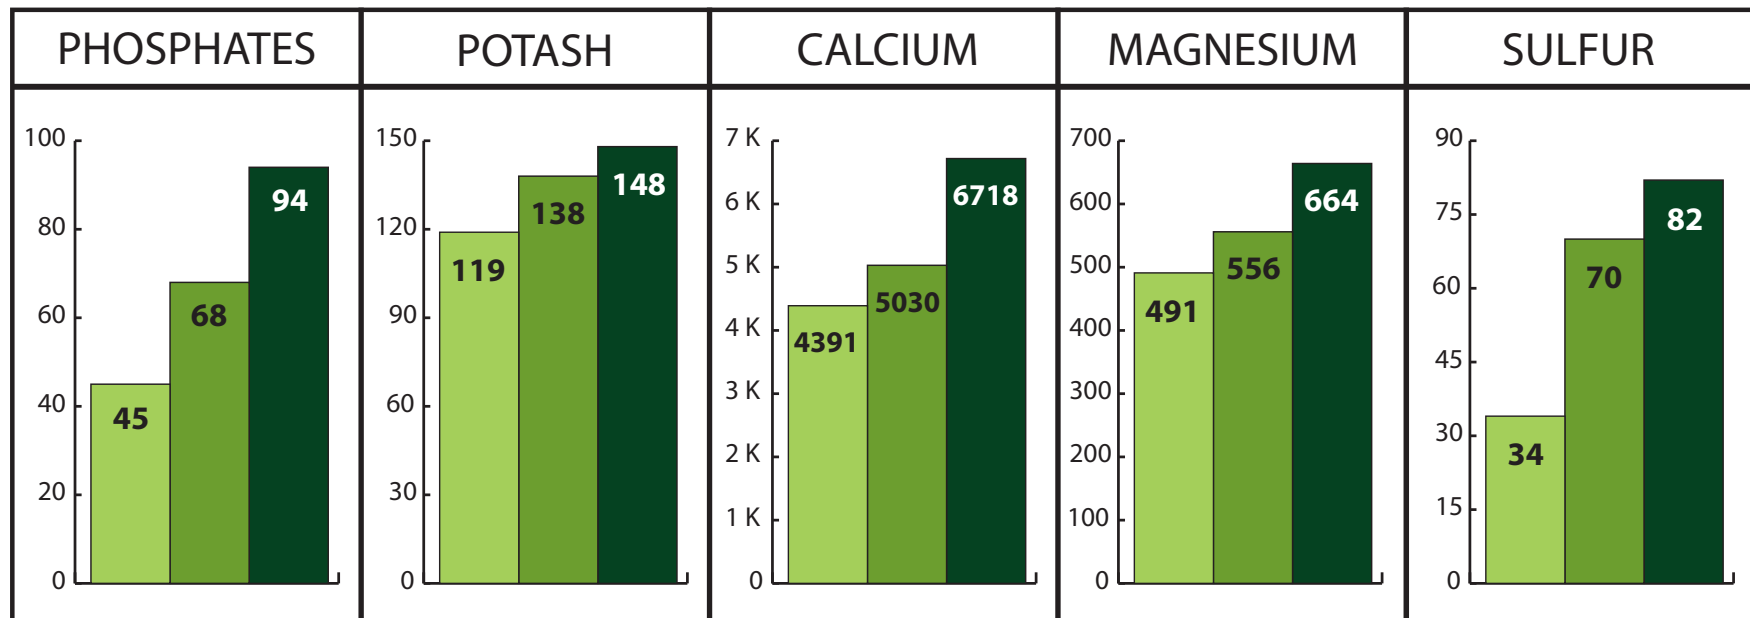

Benefits of Soil Solution IN ARKANSAS

DeltAg Soil Solution Applied Annually:

February	2005	Lab Report called for 0-75-150	Grower Applied 0-45-90
January	2006	Lab Report called for 0-50-150	Grower Applied 0-0-60
January	2007	No Lab Report, No Soil Solution	Grower Applied 0-21-60
December	2007	Lab Report called for 0-40-75	Grower Applied 0-21-60
December	2008	Lab Report called for 0-30-60	Grower Applied 0-0-60

Note: All Lab Data converted to pounds per acre.

Wynne, AR On-Farm Research