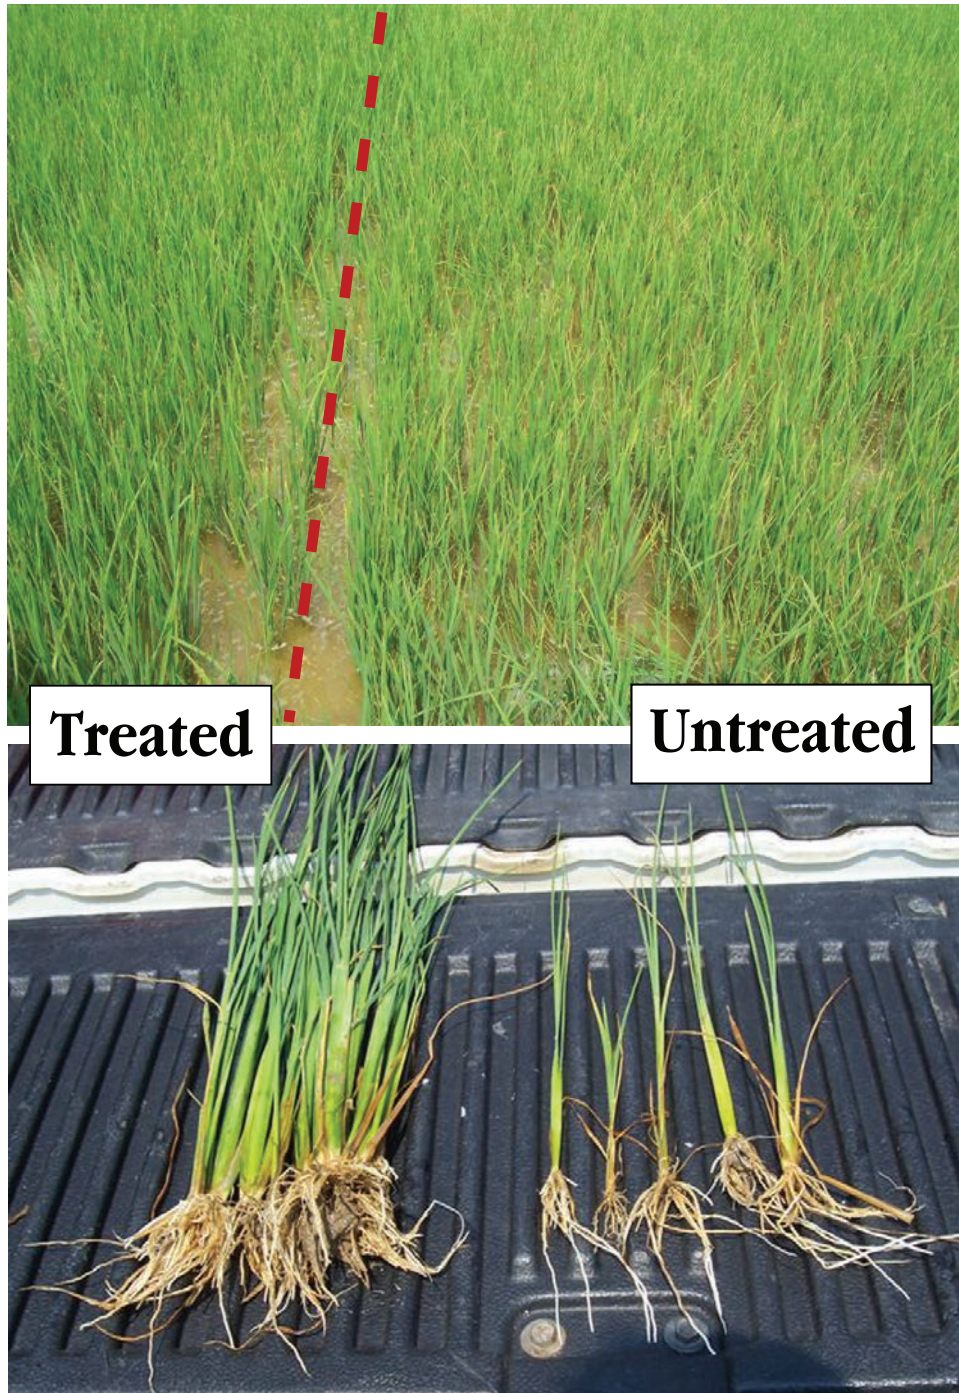

Herbicide Residue Damage ON RICE - ST. FRANCIS COUNTY, AR

Treated

Untreated

Treatment Made 6/20/2005

Photo Taken 6/27/2005

Foliar Treatment Tank Mix:
PercPlus @ 12.8 Oz/acre *Calcium Plus* @ 32 Oz/acre
Magnesium Plus @ 16 Oz/acre *Boron Plus* @ 4 Oz/acre