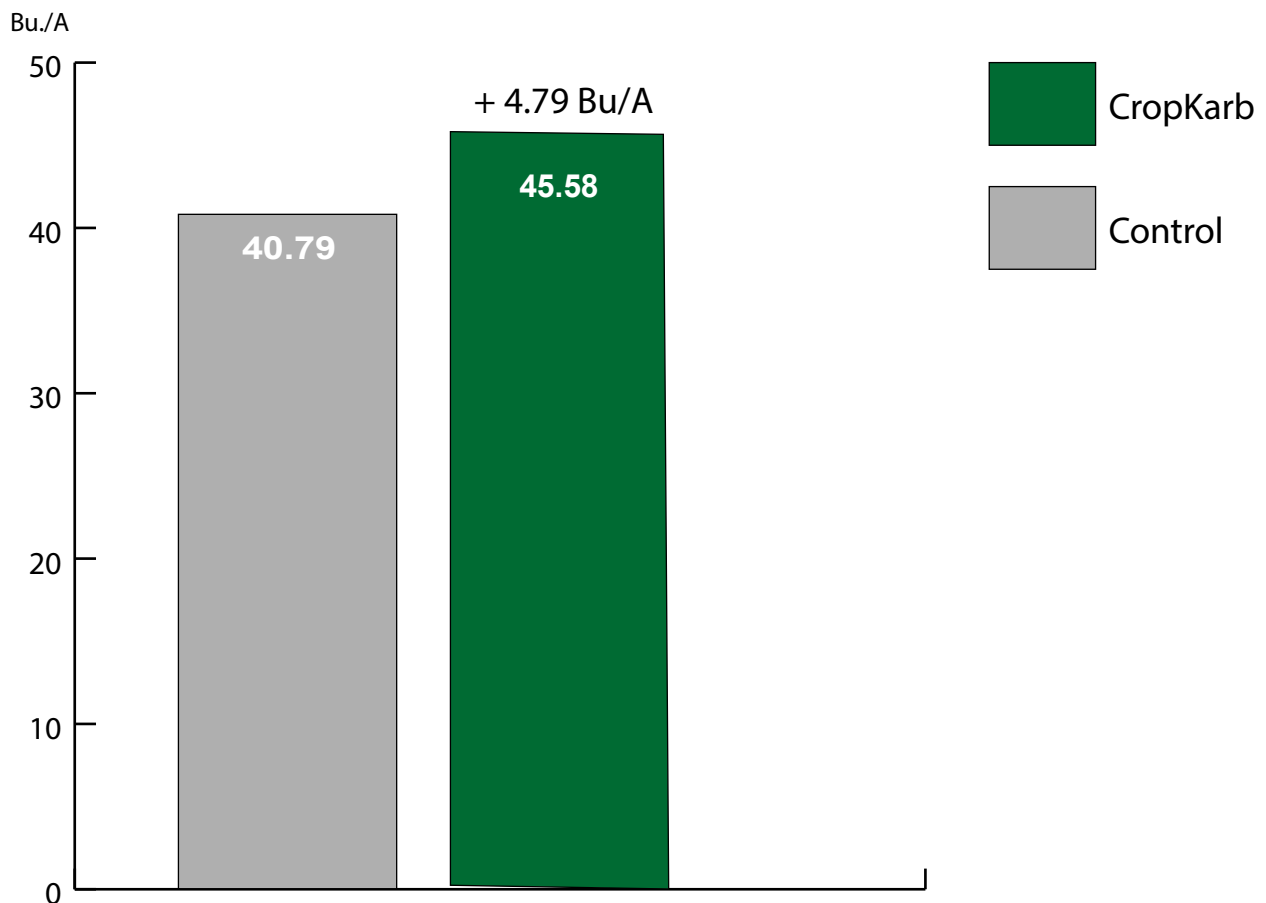

DeltAg CropKarb

ON SOYBEANS , 2011

Midway Farms
 Union City, TN
 In Front of UC Airport
 Pioneer 94Y70

CONTROL	Headline 6 oz Lambda Cy 2oz Glyphosphate 32oz Surfactant 4.8 oz	40.79 Bu/Acre
CROPKARB @ 32 OZ.	Headline 6oz Lambda Cy 2 oz Glyphosphate 32oz Surfactant	45.58 Bu/Acre
% INCREASE	11.4% Increase over Control	

NOTE: This plot was calculated from Pioneer Performance Trial Form with Weigh Wagon, Harvest Length of 1480 ft, and Moisture Tester.