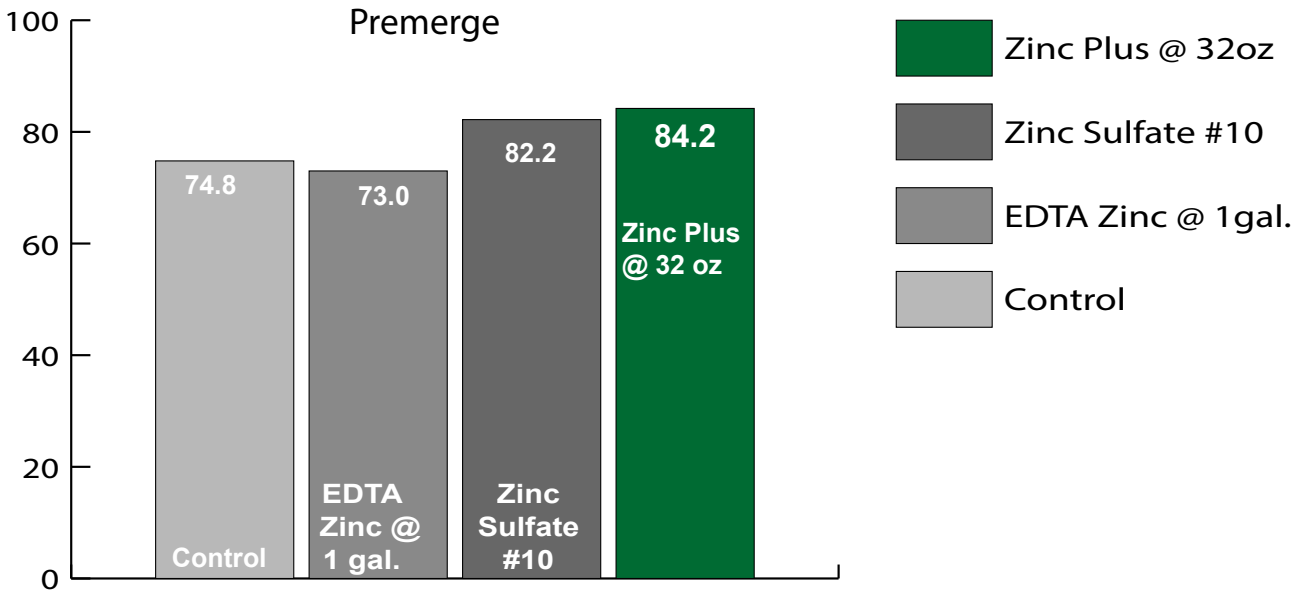

Zinc Plus & Sulfur Plus Comparisons, 2010

University of Arkansas
 Rice Branch Experiment Station
 2010- Replicated 4 times

Zinc Plus

Sulfur Plus